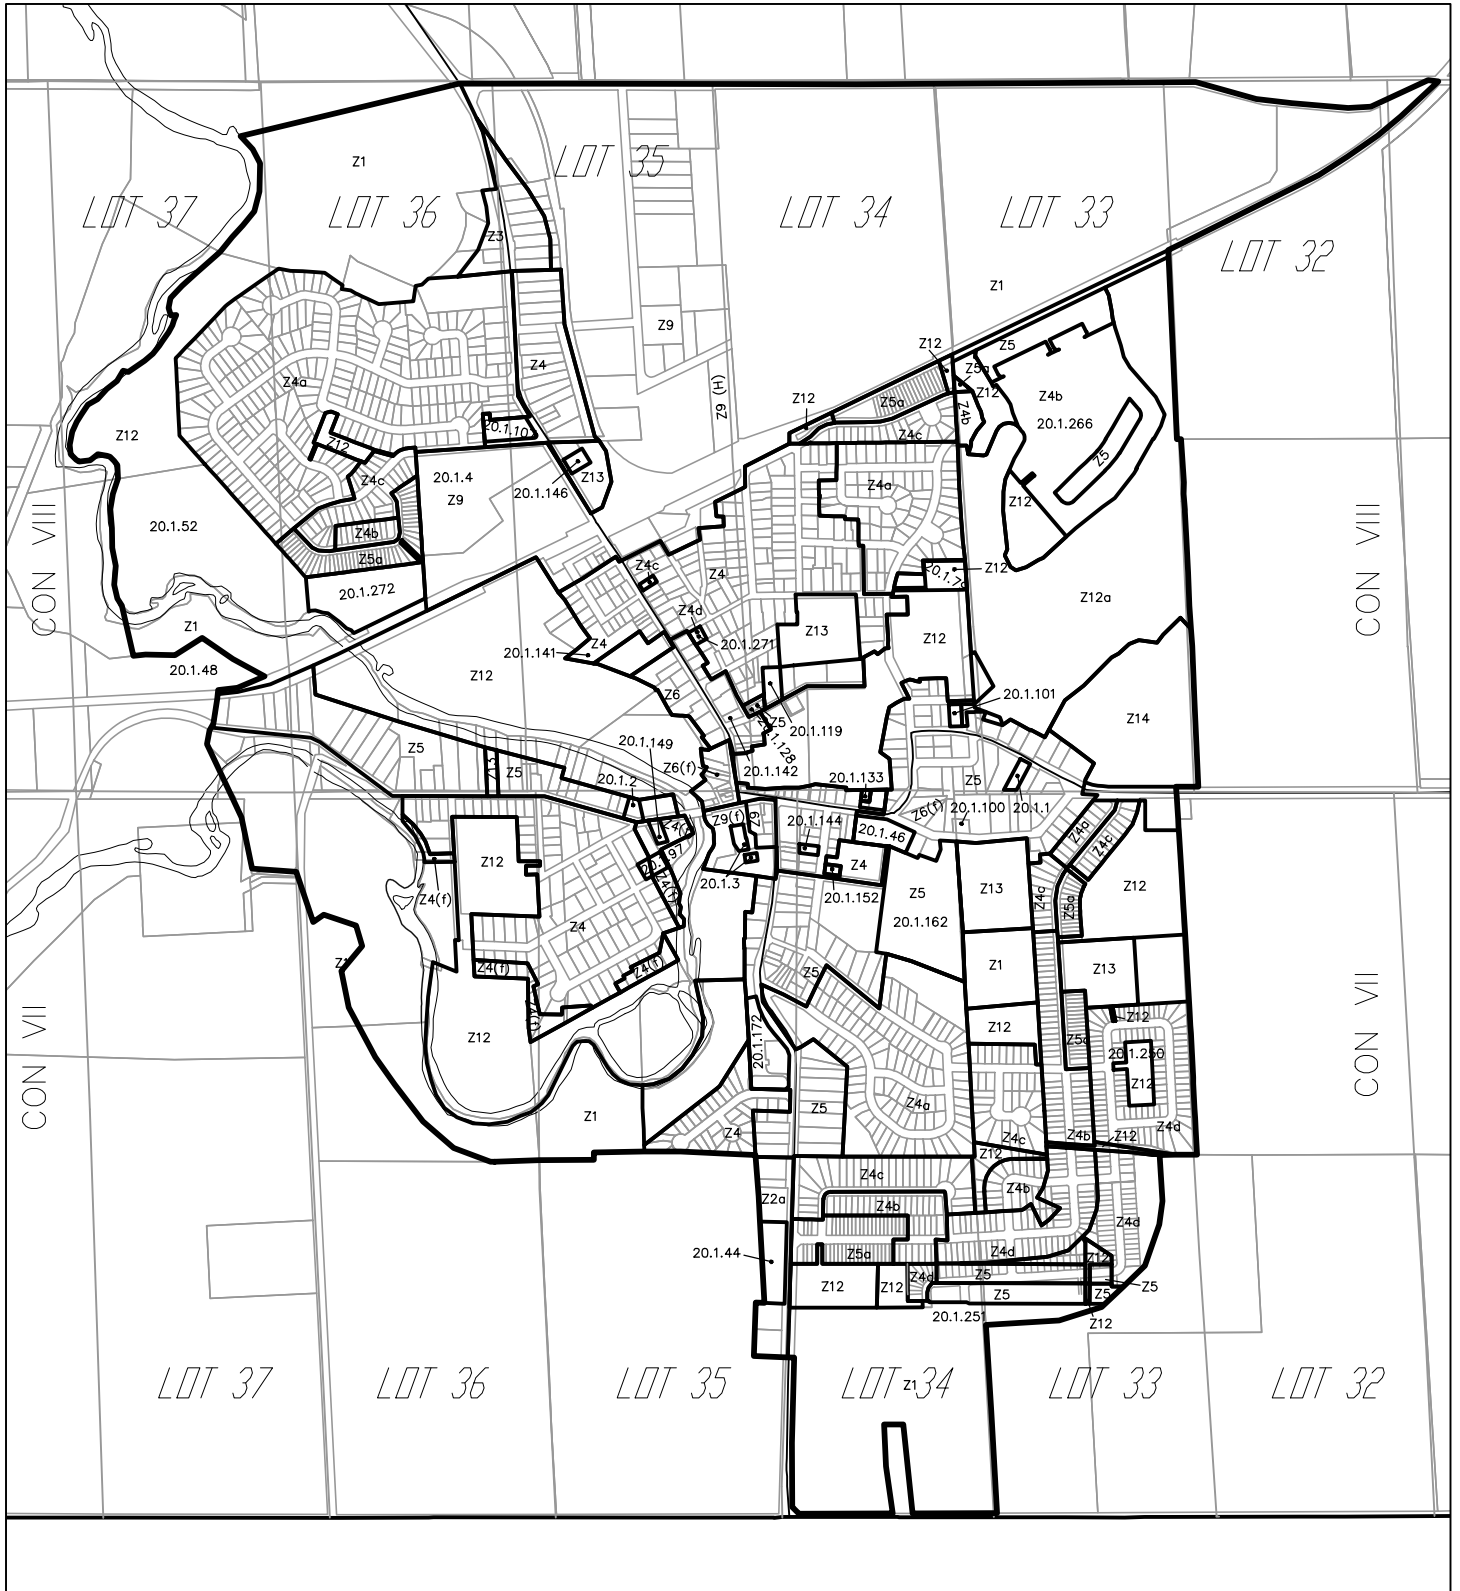

ZONING
AYR SETTLEMENT AREA
TOWNSHIP OF NORTH DUMFRIES

THIS IS PART 139 OF SCHEDULE "B"