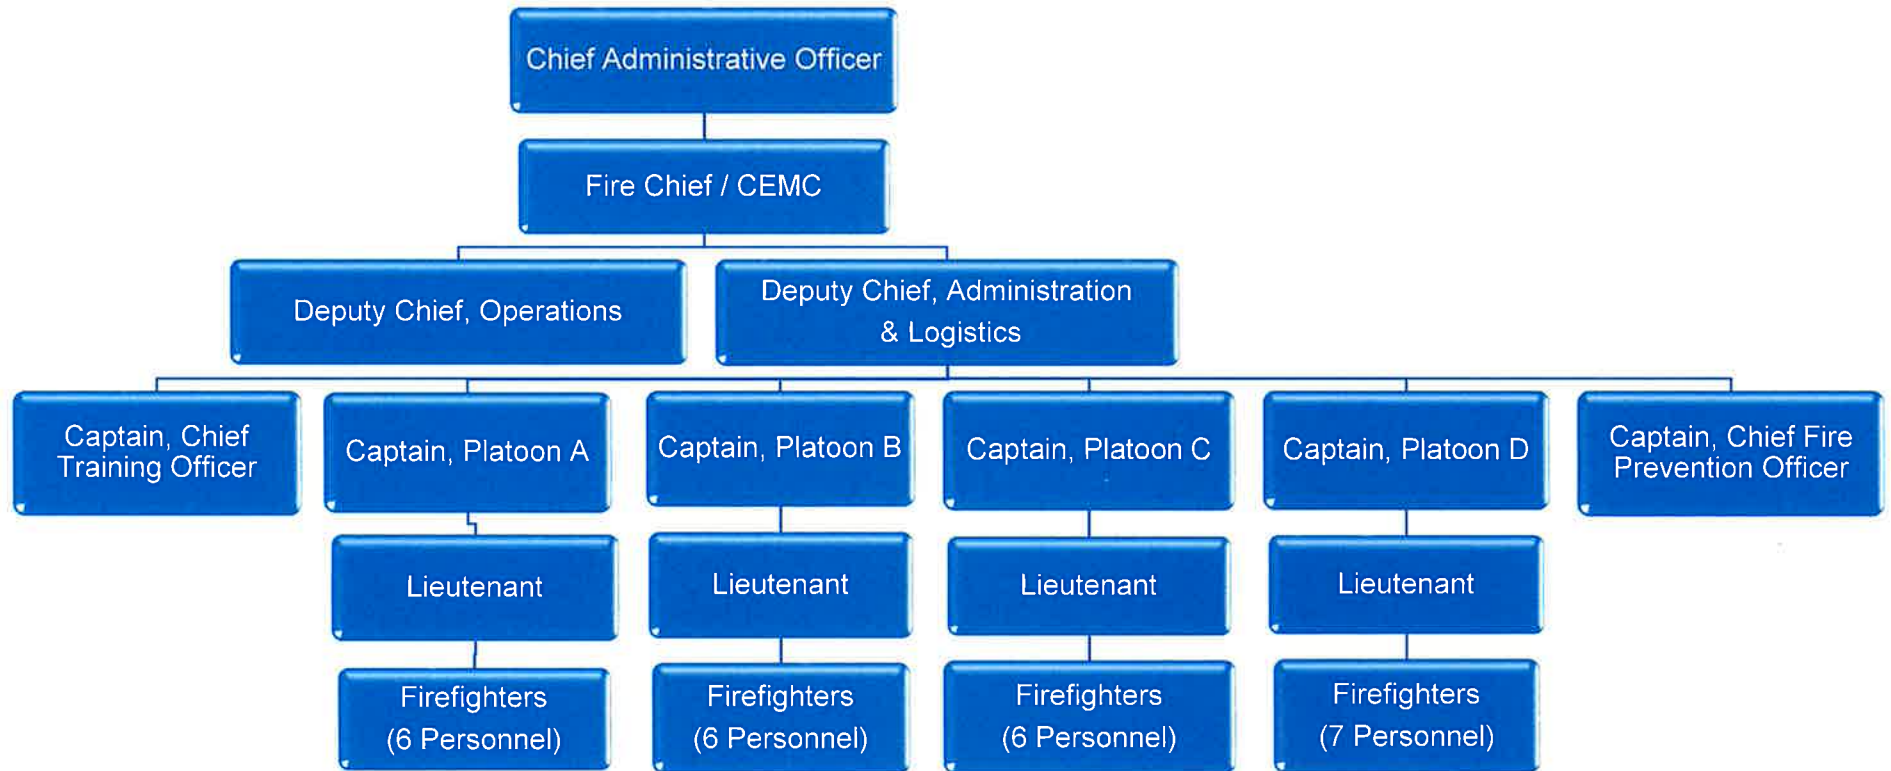

## OFFICE OF THE CHIEF ADMINISTRATIVE OFFICER - 2026 Fire / Emergency Management Division

Notes: Fire Chief represents the only Full-Time Equivalent. The Fire Chief also holds the portfolio of Community Emergency Management Coordinator (CEMC) and Flood Coordinator