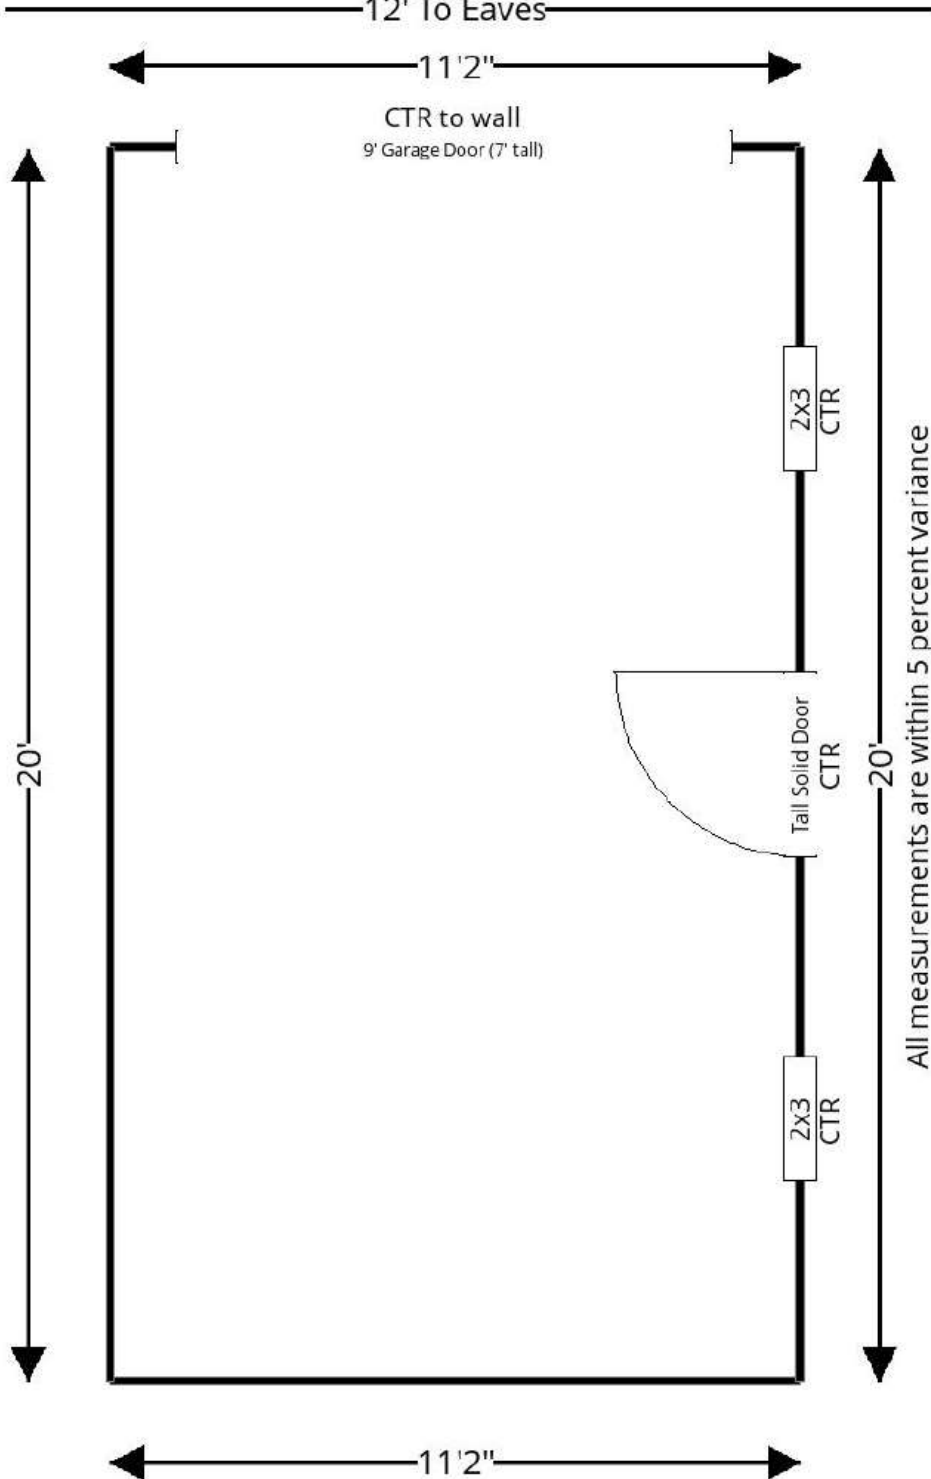

FRONT

12' To Eaves

11'2"

CTR to wall
9' Garage Door (7' tall)

RIGHT

20'

2x3
CTR

Tall Solid Door
CTR

2x3
CTR

20'

All measurements are within 5 percent variance

11'2"

BACK

Roof ridge runs from FRONT to BACK

LEFT